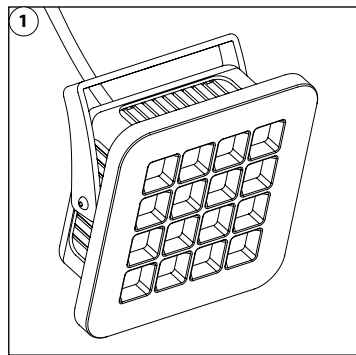

CABLE INFORMATION

2015 CLS LED BV. All rights reserved. Information subject to change without notice, CLS LED BV and all affiliated companies disclaim liability for injury, damage direct or indirect loss, consequential or economic loss or any other loss occasioned by the use of, inability to use or reliance on the information contained in this manual. No part of this manual may be reproduced, in any form or by any means, without permission in writing from CLS LED BV. Other legal information can be found in our General conditions, found on the back of your CLS-LED BV invoice, inside the CLS catalogue or on our website www.cls-led.com/voorwaarden.pdf

LIST OF SYMBOLS

	Protection class One, two or three		IP value Ingress Protection classifies the degrees of protection provided against the intrusion of the product
	Application area Indoor or outdoor		Colour Available colours; Amber, blue, red or green
	Application area Floor, wall or ceiling		White colour temperature In different Kelvin values; Cold white, neutral white, warm white or extra warm white
	Swivel Fixture is horizontally rotatable, indicated in degrees		Colour changing RGB, RGB-W, RGB-A or AWB
	Swivel Fixture is vertically rotatable, indicated in degrees		Dynamic White Stepless control of white light
	Multiple connection Daisychain connectivity		Curve Minimal bending curve in centimeters
	Installation depth In centimeters		Cutting length Indicated by the cutting marks
	Installation size In centimeters		LED pitch Pitch between the LEDs in millimeters
	Cable length Maximum cable attached to the fixture in centimeters		Power supply In VDC, VAC or milliAmpere
	Driver Inclusive or exclusive		Power consumption In VA or Watt
	Weight In grams/kilograms		Dimmable 1-10 Volt, Phase, individual or DMX dimmable
	Pressure Maximum pressure on the fixture in kg/cm²		Magno dimming Accurate dimming from 100 - 1% by using a magnet
	Lifespan Of the light source in hours		DMX input Fixture works on DMX512 protocol
	Lenses Available lenses, indicated in degrees		Combined product Compose your own fixture
	LEDs Kind of LED used in the fixture		Warranty 3 years warranty on the product
	Plug & play Easy connection using the SmartConnect system		Conformité Européenne CE marking for free marketability of industrial goods within the EU
			Energy label