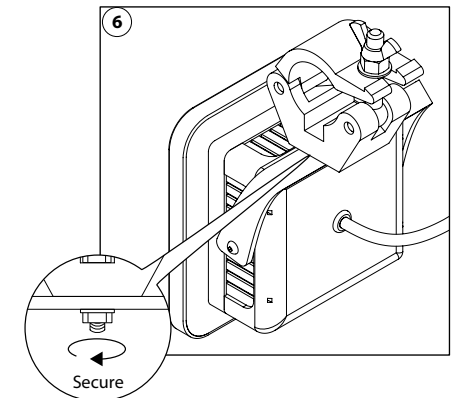

Tools

SPECIFICATIONS

LED: 16 x Cree or Luxeon
Available colours: Extra warm white 2700K, Warm white 3000K, neutral white 4000K and fresh white 5000K
Lenses: 8°, 12°, 30°, 60°, 12x46°
Power supply: 200-240 VAC
Power consumption: Max. 20 Watt
Cable length: 200 cm
Housing: ABS / aluminum
Weight: 870 gr
IP value: IP20
Measurements: 74 x 180 x 180 mm (hxxwxd)
Ambient temperature: -10° C till +40° C

ACCESSORIES

872010 CLS Dimmer electr. 1-10V for MT35/MTD44 LED driver
872019 CLS Dimmer Jung phase cut max. 270VA 230-240VAC
113000 CLS LDC-41 DMX LED dimmer 4 channels