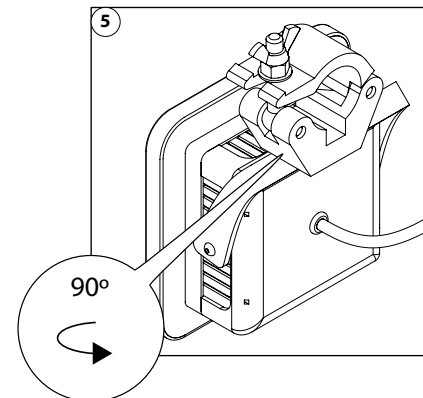

Tools

SPECIFICATIONS

LED: 16 x Cree or Luxeon
Available colours: Extra warm white 2700K, Warm white 3000K, neutral white 4000K and fresh white 5000K
Lenses: 8°, 12°, 30°, 60°, 12x46°
Power supply: 200-240 VAC
Power consumption: Max. 20 Watt
Cable length: 200 cm
Housing: ABS / aluminum
Weight: 870 gr
IP value: IP20
Measurements: 74 x 180 x 180 mm (hxxwxd)
Ambient temperature: -10° C till +40° C

ACCESSORIES

872010 CLS Dimmer electr. 1-10V for MT35/MTD44 LED driver
872019 CLS Dimmer Jung phase cut max. 270VA 230-240VAC
113000 CLS LDC-41 DMX LED dimmer 4 channels