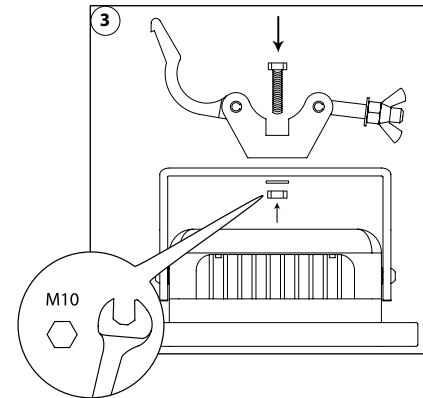

Tools

SPECIFICATIONS

LED: 16 x Cree or Luxeon
Available colours: Extra warm white 2700K, Warm white 3000K, neutral white 4000K and fresh white 5000K
Lenses: 8°, 12°, 30°, 60°, 12x46°
Power supply: 200-240 VAC
Power consumption: Max. 20 Watt
Cable length: 200 cm
Housing: ABS / aluminum
Weight: 870 gr
IP value: IP20
Measurements: 74 x 180 x 180 mm (hxxwxd)
Ambient temperature: -10° C till +40° C

ACCESSORIES

872010 CLS Dimmer electr. 1-10V for MT35/MTD44 LED driver
872019 CLS Dimmer Jung phase cut max. 270VA 230-240VAC
113000 CLS LDC-41 DMX LED dimmer 4 channels