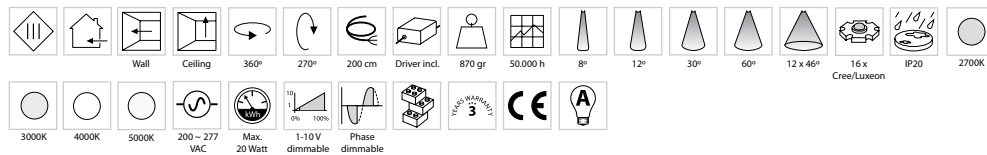

Index	2	Specifications	3
Safety information	2	Clamp mounting	4
Content	2	Cable information	5
Technical	3	List of symbols	6

SAFETY INFORMATION

Make sure all connectors are connected properly

Use a source of AC power that complies with local electrical codes

Block access below the work area when maintaining the unit

Don't modify or install genuine parts on this product

Don't install in a flammable or explosive area

Disconnect the power supply before installing or maintaining

CONTENT