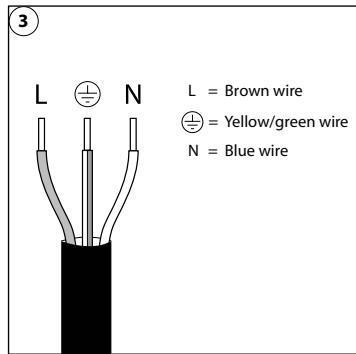

CABLE INFORMATION

2015 CLS LED BV. All rights reserved. Information subject to change without notice, CLS LED BV and all affiliated companies disclaim liability for injury, damage direct or indirect loss, consequential or economic loss or any other loss occasioned by the use of, inability to use or reliance on the information contained in this manual. No part of this manual may be reproduced, in any form or by any means, without permission in writing from CLS LED BV. Other legal information can be found in our General conditions, found on the back of your CLS-LED BV invoice, inside the CLS catalogue or on our website www.cls-led.com/voorwaarden.pdf

LIST OF SYMBOLS

	Protection class One, two or three		IP value Ingress Protection classifies the degrees of protection provided against the intrusion of the product
	Application area Indoor or outdoor		Colour Available colours; Amber, blue, red or green
	Application area Floor, wall or ceiling		White colour temperature In different Kelvin values; Cold white, neutral white, warm white or extra warm white
	Swivel Fixture is horizontally rotatable, indicated in degrees		Colour changing RGB, RGB-W, RGB-A or AWB
	Swivel Fixture is vertically rotatable, indicated in degrees		Dynamic White Stepless control of white light
	Multiple connection Daisychain connectivity		Curve Minimal bending curve in centimeters
	Installation depth In centimeters		Cutting length Indicated by the cutting marks
	Installation size In centimeters		LED pitch Pitch between the LEDs in millimeters
	Cable length Maximum cable attached to the fixture in centimeters		Power supply In VDC, VAC or milliAmpere
	Driver Inclusive or exclusive		Power consumption In VA or Watt
	Weight In grams/kilograms		Dimmable 1-10 Volt, Phase, individual or DMX dimmable
	Pressure Maximum pressure on the fixture in kg/cm²		Magno dimming Accurate dimming from 100 - 1% by using a magnet
	Lifespan Of the light source in hours		DMX input Fixture works on DMX512 protocol
	Lenses Available lenses, indicated in degrees		Combined product Compose your own fixture
	LEDs Kind of LED used in the fixture		Warranty 3 years warranty on the product
	Plug & play Easy connection using the SmartConnect system		Conformité Européenne CE marking for free marketability of industrial goods within the EU
			Energy label