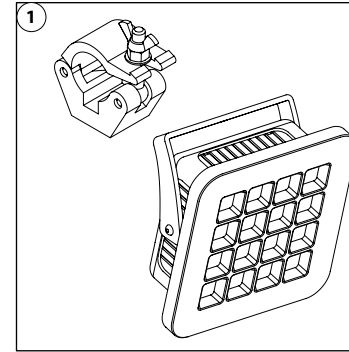

Tools

SPECIFICATIONS

LED: 16 x Cree or Luxeon
Available colours: Extra warm white 2700K, Warm white 3000K, neutral white 4000K and fresh white 5000K
Lenses: 8°, 12°, 30°, 60°, 12x46°
Power supply: 200-240 VAC
Power consumption: Max. 20 Watt
Cable length: 200 cm
Housing: ABS / aluminum
Weight: 870 gr
IP value: IP20
Measurements: 74 x 180 x 180 mm (hxxwxd)
Ambient temperature: -10° C till +40° C

ACCESSORIES

872010 CLS Dimmer electr. 1-10V for MT35/MTD44 LED driver
872019 CLS Dimmer Jung phase cut max. 270VA 230-240VAC
113000 CLS LDC-41 DMX LED dimmer 4 channels