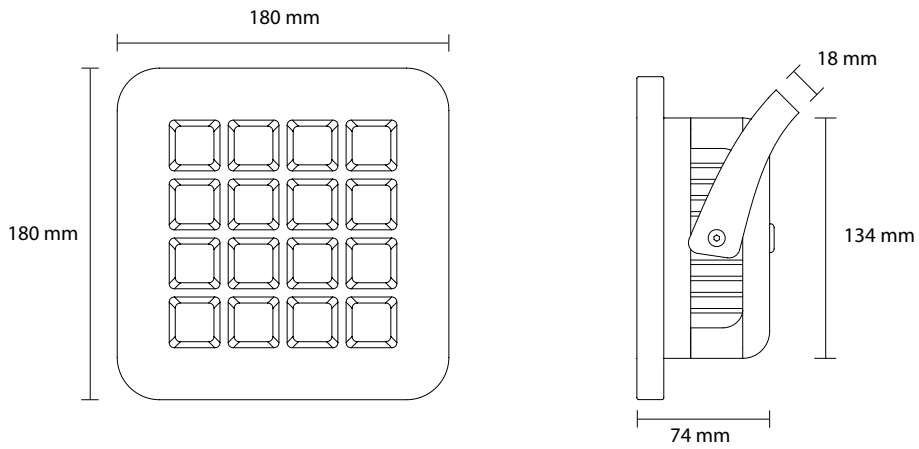

Tools

SPECIFICATIONS

LED: 16 x Cree or Luxeon
Available colours: Extra warm white 2700K, Warm white 3000K, neutral white 4000K and fresh white 5000K
Lenses: 8°, 12°, 30°, 60°, 12x46°
Power supply: 200-240 VAC
Power consumption: Max. 20 Watt
Cable length: 200 cm
Housing: ABS / aluminum
Weight: 870 gr
IP value: IP20
Measurements: 74 x 180 x 180 mm (hxxwxd)
Ambient temperature: -10° C till +40° C

ACCESSORIES

872010 CLS Dimmer electr. 1-10V for MT35/MTD44 LED driver
872019 CLS Dimmer Jung phase cut max. 270VA 230-240VAC
113000 CLS LDC-41 DMX LED dimmer 4 channels