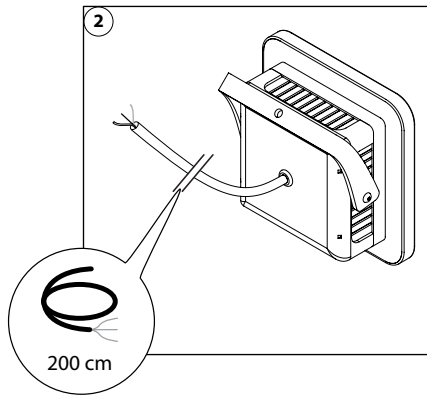

CABLE INFORMATION

2015 CLS LED BV. All rights reserved. Information subject to change without notice, CLS LED BV and all affiliated companies disclaim liability for injury, damage direct or indirect loss, consequential or economic loss or any other loss occasioned by the use of, inability to use or reliance on the information contained in this manual. No part of this manual may be reproduced, in any form or by any means, without permission in writing from CLS LED BV. Other legal information can be found in our General conditions, found on the back of your CLS-LED BV invoice, inside the CLS catalogue or on our website www.cls-led.com/voorwaarden.pdf

LIST OF SYMBOLS

	Protection class One, two or three		IP value Ingress Protection classifies the degrees of protection provided against the intrusion of the product
	Application area Indoor or outdoor		Colour Available colours; Amber, blue, red or green
	Application area Floor, wall or ceiling		White colour temperature In different Kelvin values; Cold white, neutral white, warm white or extra warm white
	Swivel Fixture is horizontally rotatable, indicated in degrees		Colour changing RGB, RGB-W, RGB-A or AWB
	Swivel Fixture is vertically rotatable, indicated in degrees		Dynamic White Stepless control of white light
	Multiple connection Daisychain connectivity		Curve Minimal bending curve in centimeters
	Installation depth In centimeters		Cutting length Indicated by the cutting marks
	Installation size In centimeters		LED pitch Pitch between the LEDs in millimeters
	Cable length Maximum cable attached to the fixture in centimeters		Power supply In VDC, VAC or milliAmpere
	Driver Inclusive or exclusive		Power consumption In VA or Watt
	Weight In grams/kilograms		Dimmable 1-10 Volt, Phase, individual or DMX dimmable
	Pressure Maximum pressure on the fixture in kg/cm²		Magno dimming Accurate dimming from 100 - 1% by using a magnet
	Lifespan Of the light source in hours		DMX input Fixture works on DMX512 protocol
	Lenses Available lenses, indicated in degrees		Combined product Compose your own fixture
	LEDs Kind of LED used in the fixture		Warranty 3 years warranty on the product
	Plug & play Easy connection using the SmartConnect system		Conformité Européenne CE marking for free marketability of industrial goods within the EU
			Energy label