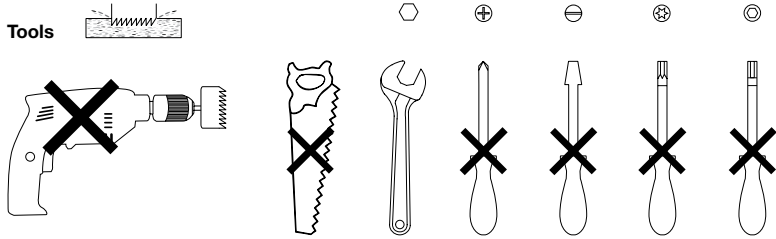

Don't install in a flammable or explosive area

Disconnect the power supply before installing or maintaining

## SPECIFICATIONS

LED: 16 x Cree or Luxeon  
 Available colours: Extra warm white 2700K, Warm white 3000K, neutral white 4000K and fresh white 5000K  
 Lenses: 8°, 12°, 30°, 60°, 12x46°  
 Power supply: 200-240 VAC  
 Power consumption: Max. 20 Watt  
 Cable length: 200 cm  
 Housing: ABS / aluminum  
 Weight: 870 gr  
 IP value: IP20  
 Measurements: 74 x 180 x 180 mm (hxxwxd)  
 Ambient temperature: -10° C till +40° C