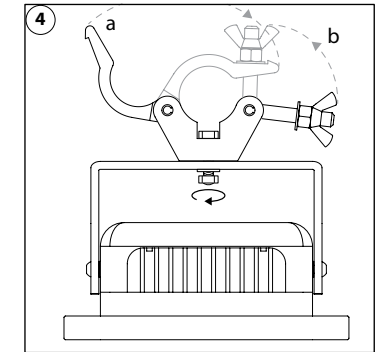

Tools

SPECIFICATIONS

LED: 16 x Cree or Luxeon
Available colours: Extra warm white 2700K, Warm white 3000K, neutral white 4000K and fresh white 5000K
Lenses: 8°, 12°, 30°, 60°, 12x46°
Power supply: 200-240 VAC
Power consumption: Max. 20 Watt
Cable length: 200 cm
Housing: ABS / aluminum
Weight: 870 gr
IP value: IP20
Measurements: 74 x 180 x 180 mm (hxxwxd)
Ambient temperature: -10° C till +40° C

ACCESSORIES

872010 CLS Dimmer electr. 1-10V for MT35/MTD44 LED driver
872019 CLS Dimmer Jung phase cut max. 270VA 230-240VAC
113000 CLS LDC-41 DMX LED dimmer 4 channels