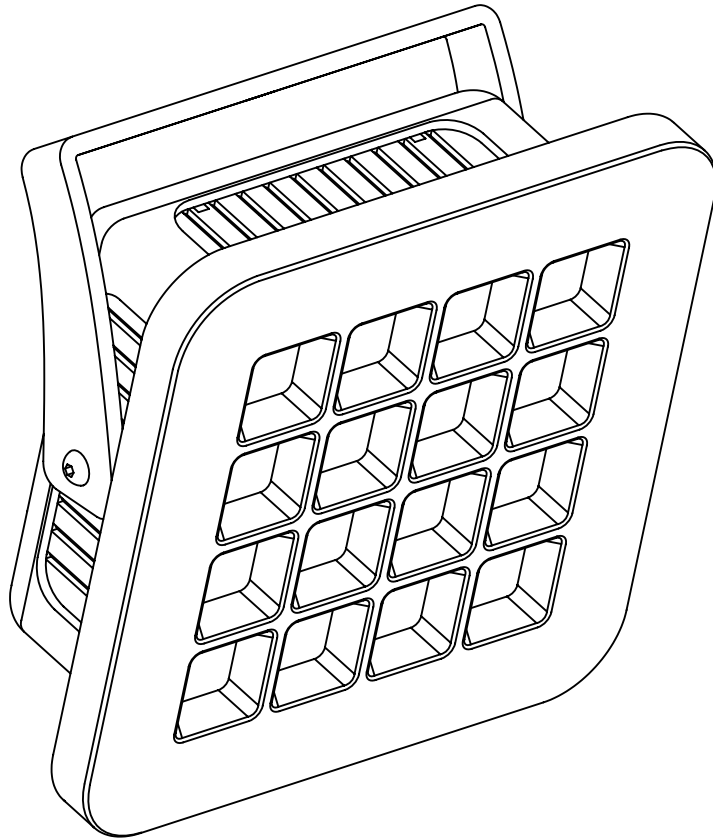

Index	2	Specifications	3
Safety information	2	Clamp mounting	4
Content	2	Cable information	5
Technical	3	List of symbols	6

## SPECIFICATIONS

LED: 16 x Cree or Luxeon  
 Available colours: Extra warm white 2700K, Warm white 3000K, neutral white 4000K and fresh white 5000K  
 Lenses: 8°, 12°, 30°, 60°, 12x46°  
 Power supply: 200-240 VAC  
 Power consumption: Max. 20 Watt  
 Cable length: 200 cm  
 Housing: ABS / aluminum  
 Weight: 870 gr  
 IP value: IP20  
 Measurements: 74 x 180 x 180 mm (hxxwxd)  
 Ambient temperature: -10° C till +40° C