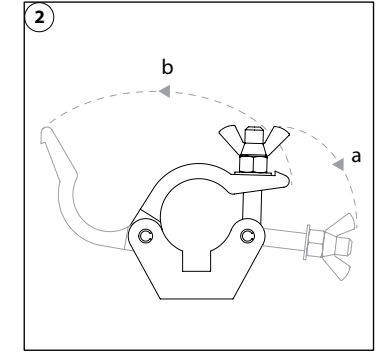

Tools

SPECIFICATIONS

LED: 16 x Cree or Luxeon
Available colours: Extra warm white 2700K, Warm white 3000K, neutral white 4000K and fresh white 5000K
Lenses: 8°, 12°, 30°, 60°, 12x46°
Power supply: 200-240 VAC
Power consumption: Max. 20 Watt
Cable length: 200 cm
Housing: ABS / aluminum
Weight: 870 gr
IP value: IP20
Measurements: 74 x 180 x 180 mm (hxxwxd)
Ambient temperature: -10° C till +40° C

ACCESSORIES

872010 CLS Dimmer electr. 1-10V for MT35/MTD44 LED driver
872019 CLS Dimmer Jung phase cut max. 270VA 230-240VAC
113000 CLS LDC-41 DMX LED dimmer 4 channels