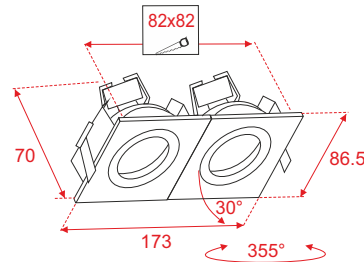

MANCHESTER-2

Ordernr: A0130602

Housing: Polished Aluminium
Weight: 0,36 Kg
Dimensions fixture: 86.5 x 173 x 70 mm
Classification: IP-20 Class III

Advised LED lamp: A9990350 ATON 36° 12.6W 2700K 454Lm
A9990351 ATON 24° 12.6W 2700K 454Lm
A9990352 ATON 60° 12.6W 2700K 454Lm
Advised Drivers for ATON LED lamps (see next page)

Excluded Halogene lamps & transformers:
Max. Load halogene lamp: 1x 50W Mr16 (51-IRC) GU5.3
20W with 10° / 24° / 36° / 60° reflector 3000K
35W with 10° / 24° / 36° / 60° reflector 3000K
50W with 10° / 24° / 36° / 60° reflector 3000K
Operating Power: 12V AC (by Halogene transformer)

Available ARTECTA Transformers for Halogene lamps:
A9900105 AET-35.105 (min. load 35W max. load 105W)
A9900150 AET-50.150 (min. load 50W max. load 150W)

lightbeam adjustable
30° to all directions

ATON LED advised drivers & connections & dimensions (see also next page)

A9990350 12.6W 2700K 454Lm@300mA (500Lm@350mA)

Height	Aton-MR16 WW 36°	Diam.	Nadir.E
0.5m		0.33m	4165 Lx
1.0m		0.66m	1041 Lx
1.5m		0.98m	463 Lx
2.0m		1.38m	260 Lx
2.5m		2.33m	188 Lx
3.0m		3.28m	116 Lx

Halogene MR16 connection & dimensions

GU5.3 socket

Halogene Transformer is needed
If using lamp with GU5.3 socket

Manchester & MR16 Halogene lamp included GU-socket:
Dimensions in mm

GU10 socket

No transformer is needed
If using lamp with GU10 socket

Height	Decostar-51 50W 10°	Diam.	Emax(Lux)
1.0m		0.17m	15000 Lx
1.5m		0.26m	9375 Lx
2.0m		0.35m	3750 Lx
2.5m		0.43m	2710 Lx
3.0m		0.50m	1670 Lx
4.0m		0.70m	940 Lx

Height	Decostar-51 50W 24°	Diam.	Emax(Lux)
0.5m		0.20m	21900 Lx
1.0m		0.45m	5700 Lx
1.5m		0.65m	3560 Lx
2.0m		0.85m	1420 Lx
2.5m		1.08m	1025 Lx
3.0m		1.30m	630 Lx