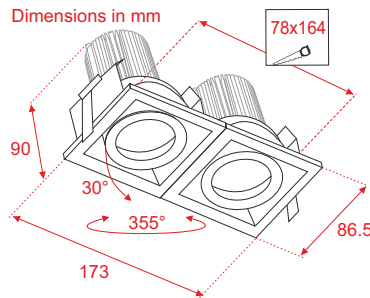

MANCHESTER-2

Ordernr: A0130602

Housing: Polished Aluminium
 Weight: 0,36 Kg
 Dimensions fixture: 86.5 x 173 x 70 mm
 Classification: IP-20 Class III

Advised LED lamp: A9990350 ATON 36° 12.6W 2700K 454Lm
 A9990351 ATON 24° 12.6W 2700K 454Lm
 A9990352 ATON 60° 12.6W 2700K 454Lm
 Advised Drivers for ATON LED lamps (see next page)

A9990350 12.6W 2700K 454Lm@300mA (500Lm@350mA)

Height	Aton-MR16 WW 36°	Diam.	Nadir.E
0.5m		0.33m	4165 Lx
1.0m		0.66m	1041 Lx
1.5m		0.98m	463 Lx
2.0m		1.38m	260 Lx
2.5m		2.33m	188 Lx
3.0m		3.28m	116 Lx

Halogene MR16 connection & dimensions

Height	Decostar-51 50W 10°	Diam.	Emax(Lux)
1.0m		0.17m	15000 Lx
1.5m		0.26m	9375 Lx
2.0m		0.35m	3750 Lx
2.5m		0.43m	2710 Lx
3.0m		0.50m	1670 Lx
4.0m		0.70m	940 Lx

Height	Decostar-51 50W 24°	Diam.	Emax(Lux)
0.5m		0.20m	21900 Lx
1.0m		0.45m	5700 Lx
1.5m		0.65m	3560 Lx
2.0m		0.85m	1420 Lx
2.5m		1.08m	1025 Lx
3.0m		1.30m	630 Lx

Height	Decostar-51 50W 36°	Diam.	Emax(Lux)
0.5m		0.35m	11000 Lx
1.0m		0.70m	2800 Lx
1.5m		1.05m	1755 Lx
2.0m		1.40m	710 Lx
2.5m		1.75m	515 Lx
3.0m		2.10m	320 Lx

Height	Decostar-51 50W 60°	Diam.	Emax(Lux)
0.5m		0.60m	5500 Lx
1.0m		1.15m	1430 Lx
1.5m		1.73m	895 Lx
2.0m		2.30m	360 Lx
2.5m		2.88m	210 Lx
3.0m		3.45m	160 Lx