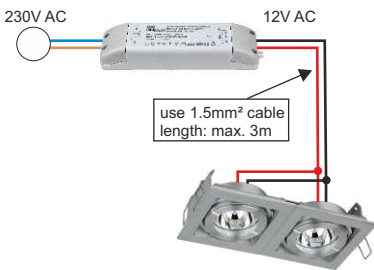

MANCHESTER-2

Ordernr: A0130602

Housing: Polished Aluminium
 Weight: 0,36 Kg
 Dimensions fixture: 86.5 x 173 x 70 mm
 Classification: IP-20 Class III

Advised LED lamp: A9990350 ATON 36° 12.6W 2700K 454Lm
 A9990351 ATON 24° 12.6W 2700K 454Lm
 A9990352 ATON 60° 12.6W 2700K 454Lm
 Advised Drivers for ATON LED lamps (see next page)

Available ARTECTA Transformers for Halogene lamps:
 A9900105 AET-35.105 (min. load 35W max. load 105W)
 A9900150 AET-50.150 (min. load 50W max. load 150W)

lightbeam adjustable
 30° to all directions

ATON LED advised drivers & connections & dimensions (see also next page)

A9990350 12.6W 2700K 454Lm@300mA (500Lm@350mA)

Height	Aton-MR16 WW 36°	Diam.	Nadir.E
0.5m		0.33m	4165 Lx
1.0m		0.66m	1041 Lx
1.5m		0.98m	463 Lx
2.0m		1.38m	260 Lx
2.5m		2.33m	188 Lx
3.0m		3.28m	116 Lx

Halogene MR16 connection & dimensions