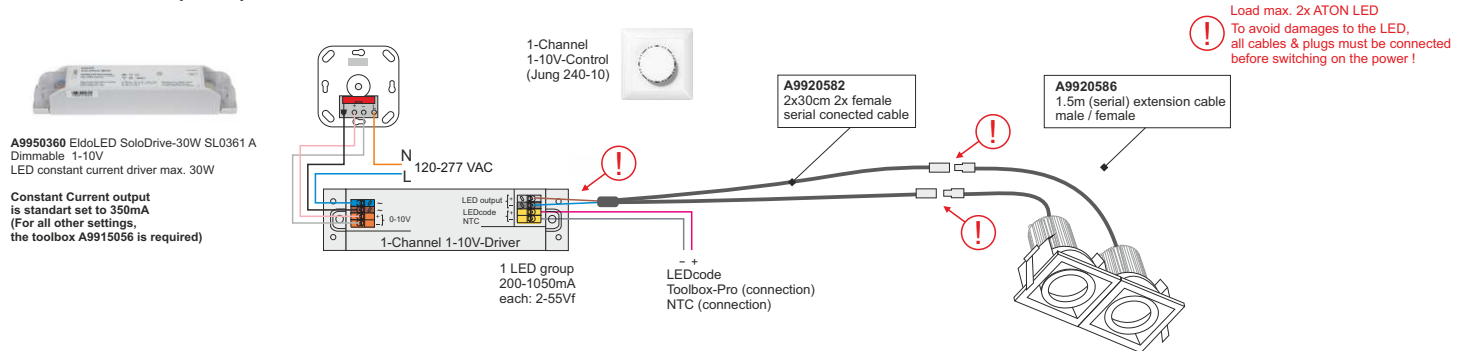

D 1-10V Dimmable by Rotary Dimmer