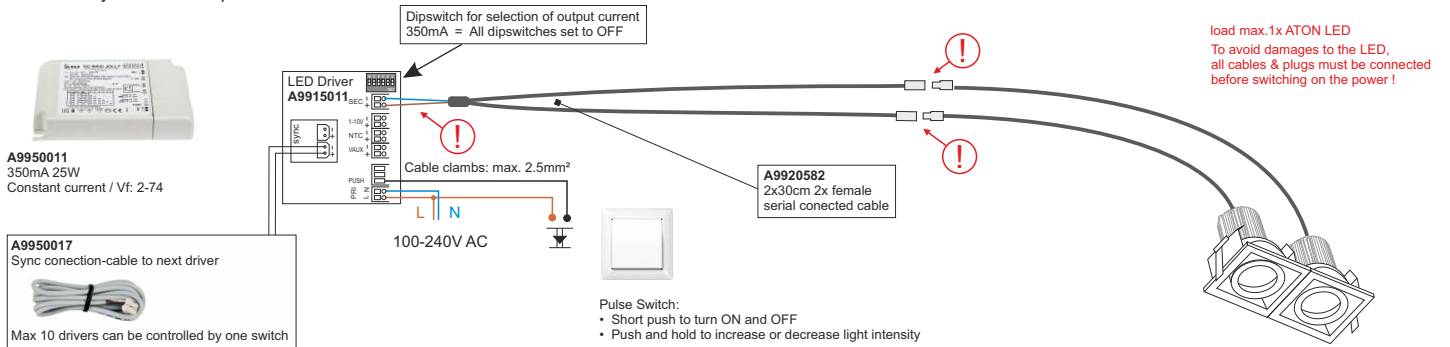

C Dimmable by A9915011 & pulse switch