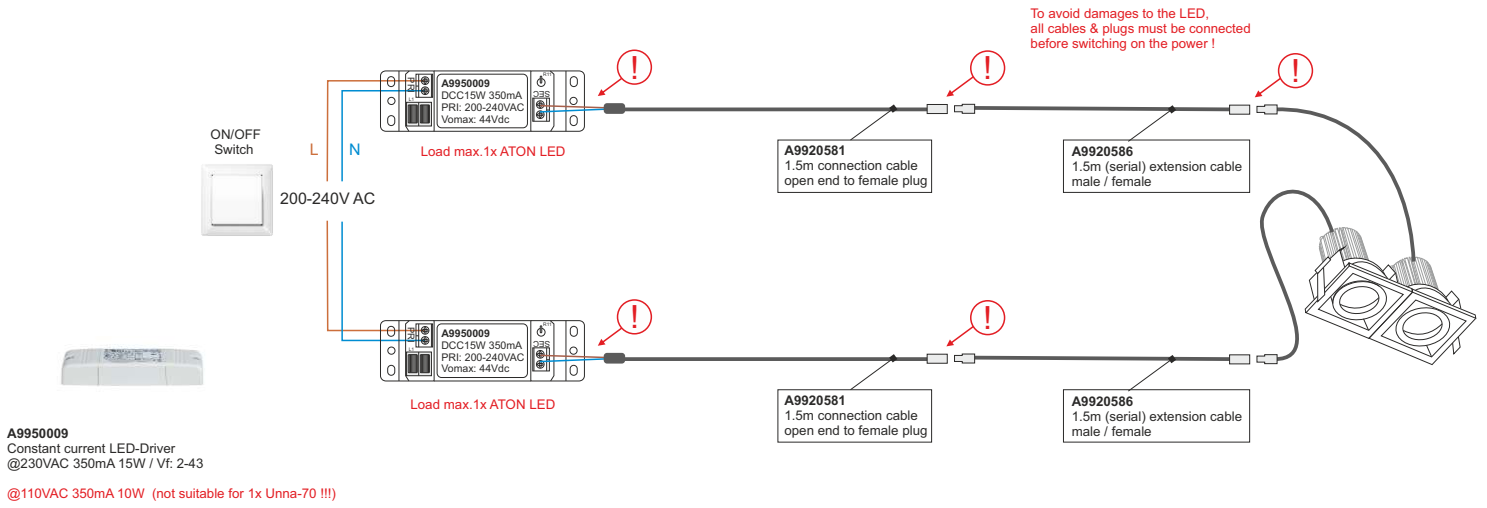

A-2 Non dimmable Driver