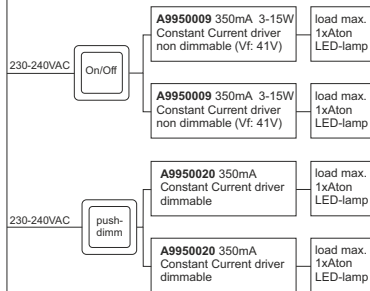

ATON LED advised drivers & connections & dimensions (see also next page)

A9990350 12.6W 2700K 454Lm@300mA (500Lm@350mA)

Height	Aton-MR16 WW 36°	Diam.	Nadir.E
0.5m		0.33m	4165 Lx
1.0m		0.66m	1041 Lx
1.5m		0.98m	463 Lx
2.0m		1.38m	260 Lx
2.5m		2.33m	188 Lx
3.0m		3.28m	116 Lx