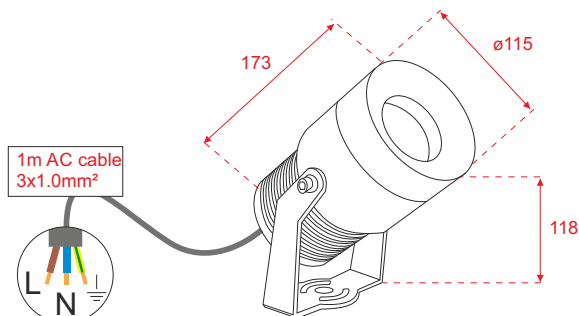

A0720082 Sesto-15WW
 15Watt COB-LED 850Lm 3000K
 Grey Housing

Lamptype: recessed down-light
 Lightbeam: 35.1° with homogeneous light beam
 Equivalent Luminous Flux: eff 1027Lm
 Pf: 0.953
 CRI: 80
 Housing: solid Aluminium grey powdercoated RAL9003
 Weight: 2 Kg
 Dimensions fixture: ϕ 115 x H118 x D195 mm
 Classification: IP-65 Class I

Operating Power: 100-240VAC
 Power consumption: 17.0W / 0.838A
 Fixture included 100cm mounted AC-cable Neoprene H05RN-F 3x0.75mm
 Fixture included 170mm Spike

Dimensions in mm

Height	Sesto-15 WW (3000K) 35.1°	Diam.	Avg.	Nadir.E
0.5m		0.32m	6990 Lx	9660 Lx
1.0m		0.63m	1748 Lx	2415 Lx
1.5m		0.95m	777 Lx	1073 Lx
2.0m		1.27m	437 Lx	604 Lx
2.5m		1.59m	316 Lx	436 Lx
3.0m		1.90m	194 Lx	268 Lx