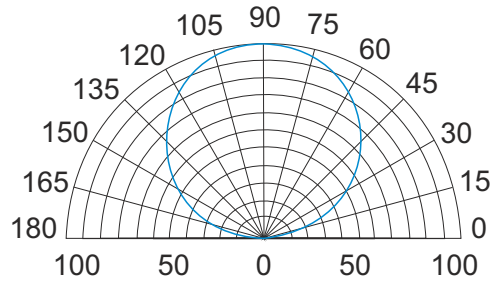

A0866781 Mendoza Chain WW-3 12V

Technical specifications:

Length:	8.5mtr (50 units)
LED system:	50 units with 3 warm-white LED's (5050) 3000K
Total lightoutput:	2000 Lm
Lightoutput one unit:	40 Lm
Beam angle:	120°
Power consumption:	8.5mtr = 50 units max.30W
IP Rating:	IP65
Jacket:	Aluminum/PVC
cutting length:	One unit = 3 LED's = 0.48W
Working temperature:	-20°C until +50° C
Backside unit:	PVC with self adhesive 3M tape

Relative luminous distribution

KG 0.514	Operat. Power 12V DC	Class Class III	IP IP-65	Light-output 8.5m 2000 Lm	120° Symm. LED-Lens	L8500 mm W16.5 mm H 5.8 mm D 82.5 Dimensions
--------------------	--------------------------------	---------------------------	--------------------	--	----------------------------------	---

<p>Dimensions in mm</p> <p>Total chain length 2500mm contains 50 modules with IP65 connected cables</p>	<p>Do not use in sealed or hot places. Ensure a proper heat dissipation</p> <p>Dimmable</p> <p>Non-Dimmable</p>
--	--